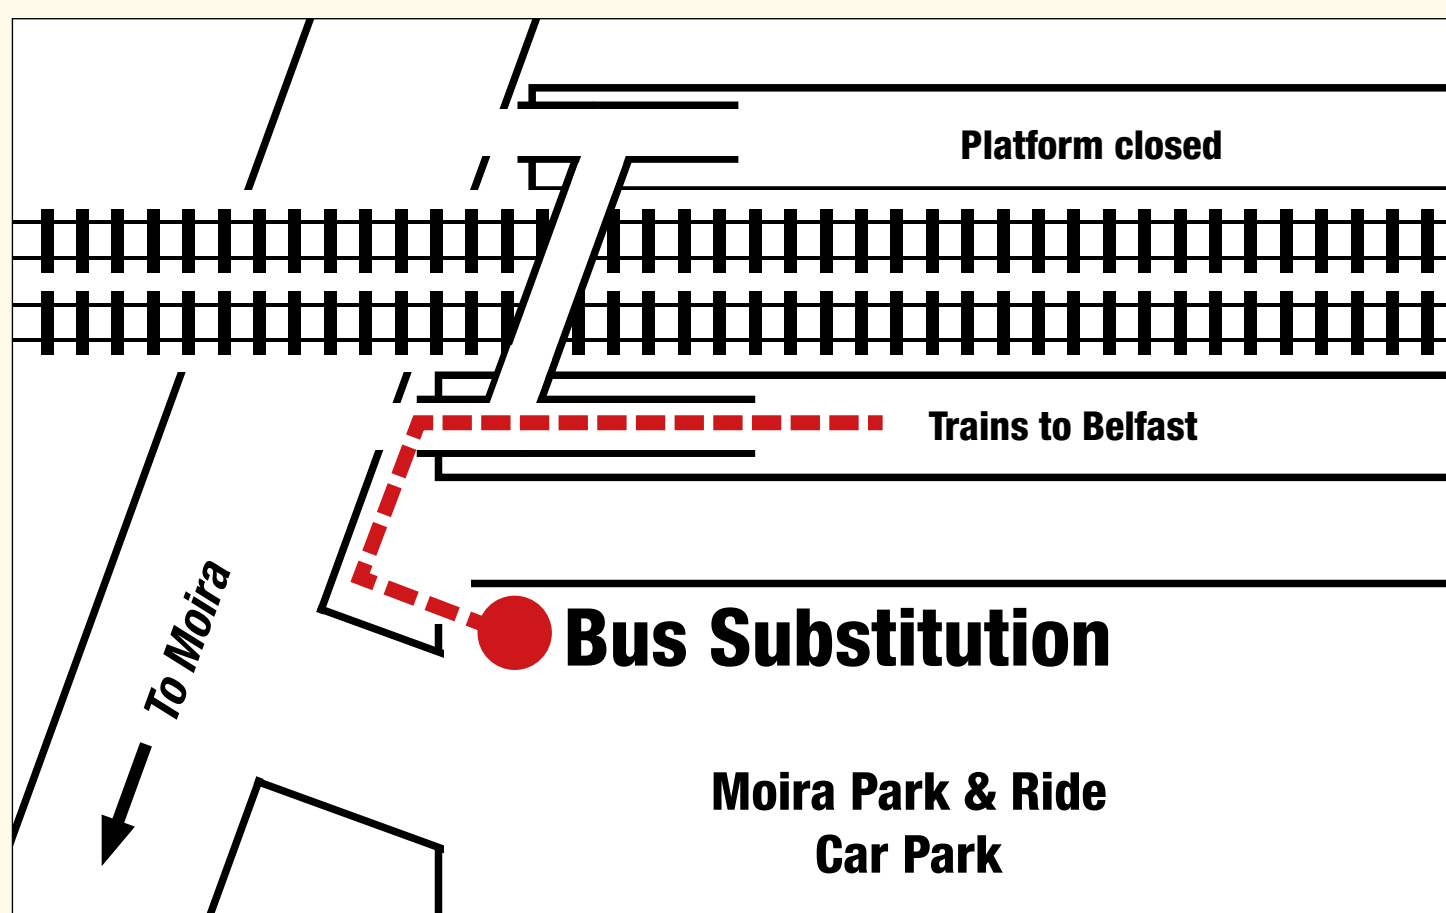

PASSENGER INFORMATION

Portadown Line

ENGINEERING WORK 

Moira Bus Substitution

Saturday 27 July to Friday 23 August

A bus substitution will operate between Moira and Portadown.

Mondays to Fridays, morning & evening peak hour trains, will operate between Moira and Belfast.